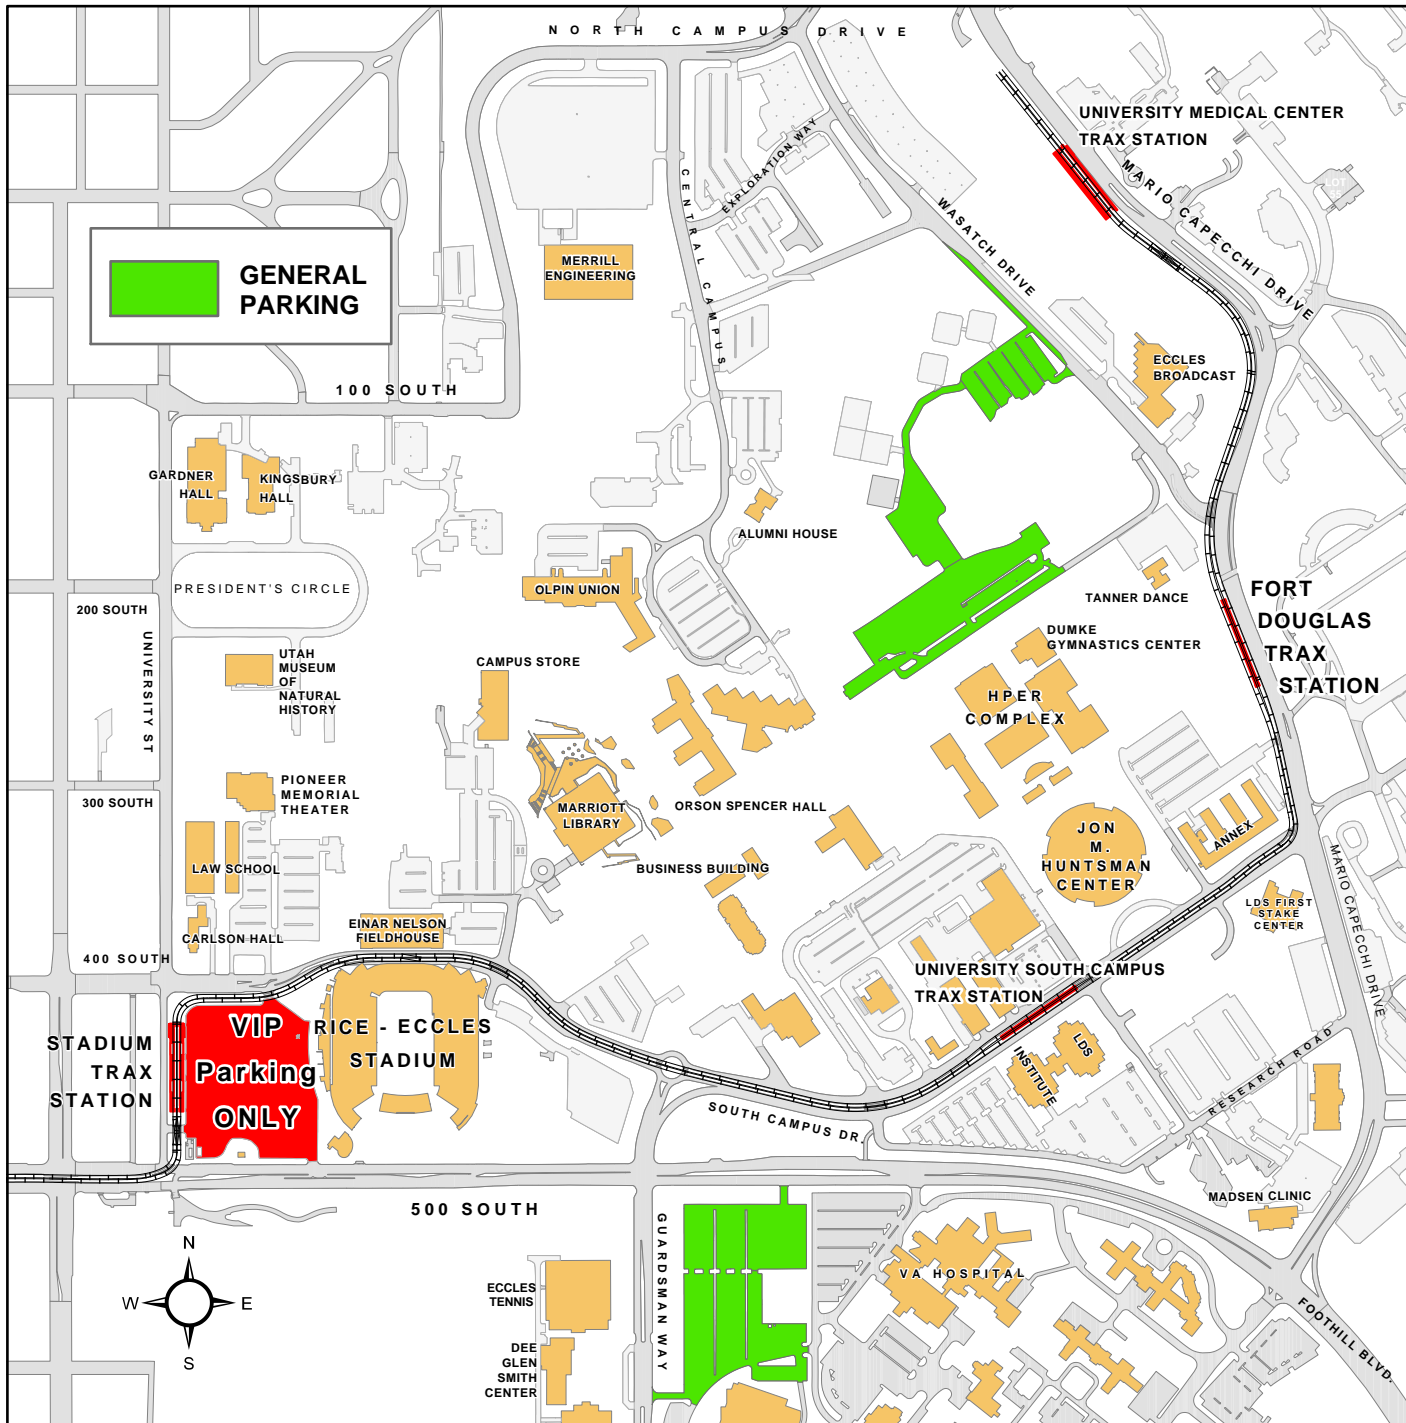

Nov. 10th, 11th & 18th, 2011 High School Football Parking

Take TRAX

Ride TRAX to the Stadium Station with family and friends! Arrive from Downtown or take TRAX from the Fort Douglas Station near General Parking on Wasatch Drive.

Arrive Early and Carpool

Remember: parking is tight. Give yourself plenty of time to make it to the Event.

Parking During the Event

On days when school is in session, parking on campus will be limited and not all lots will be available.