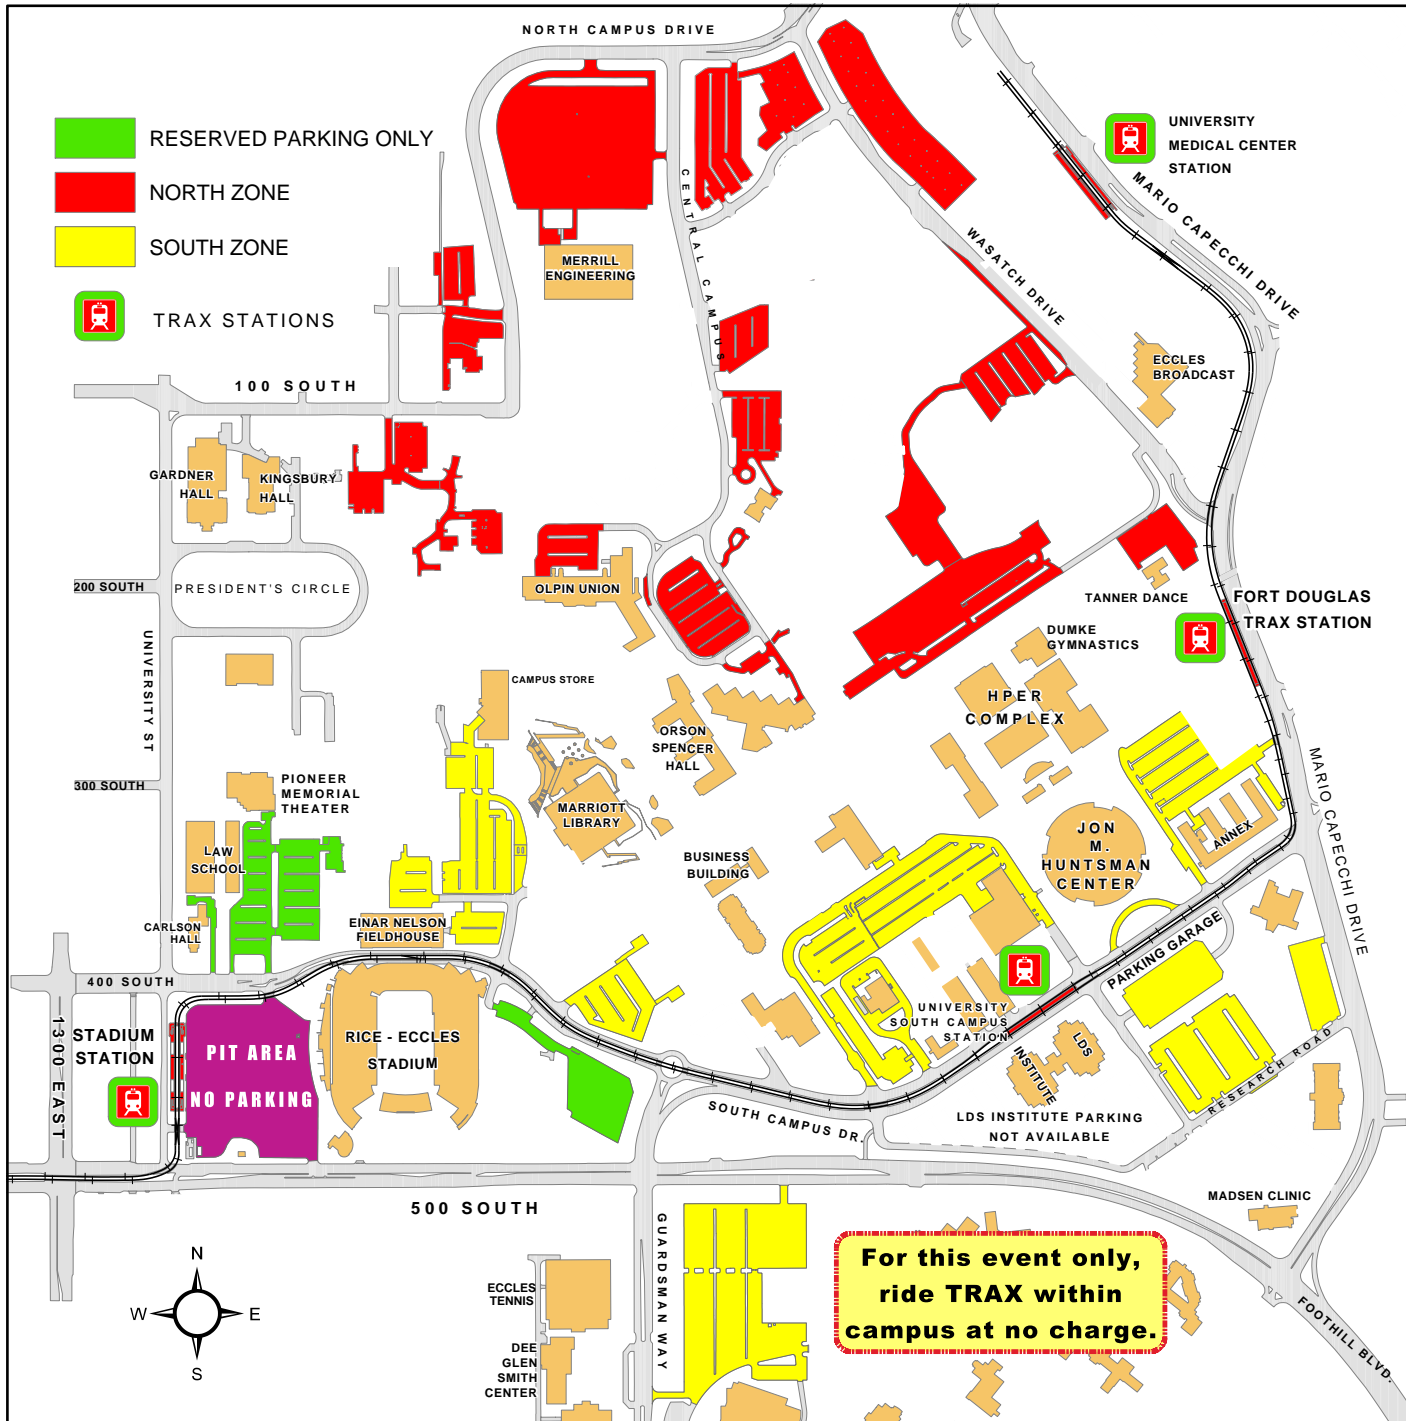

Saturday, April 28th, 2012 SUPERCROSS Rice-Eccles Stadium

Parking Tips

- Ride TRAX straight to the Rice-Eccles Stadium with family, friends, and fans. You can't get any closer!
- If you drive, park in Upper Campus General Parking lots and ride TRAX to Stadium. For this event only, ride TRAX within campus at no charge.
- Arrive early to avoid heavy traffic.
- Carpool if at all possible.
- For more information about UTA Bus and TRAX Light Rail service call (801) RIDE UTA (743-3882) or go online to www.rideuta.com.