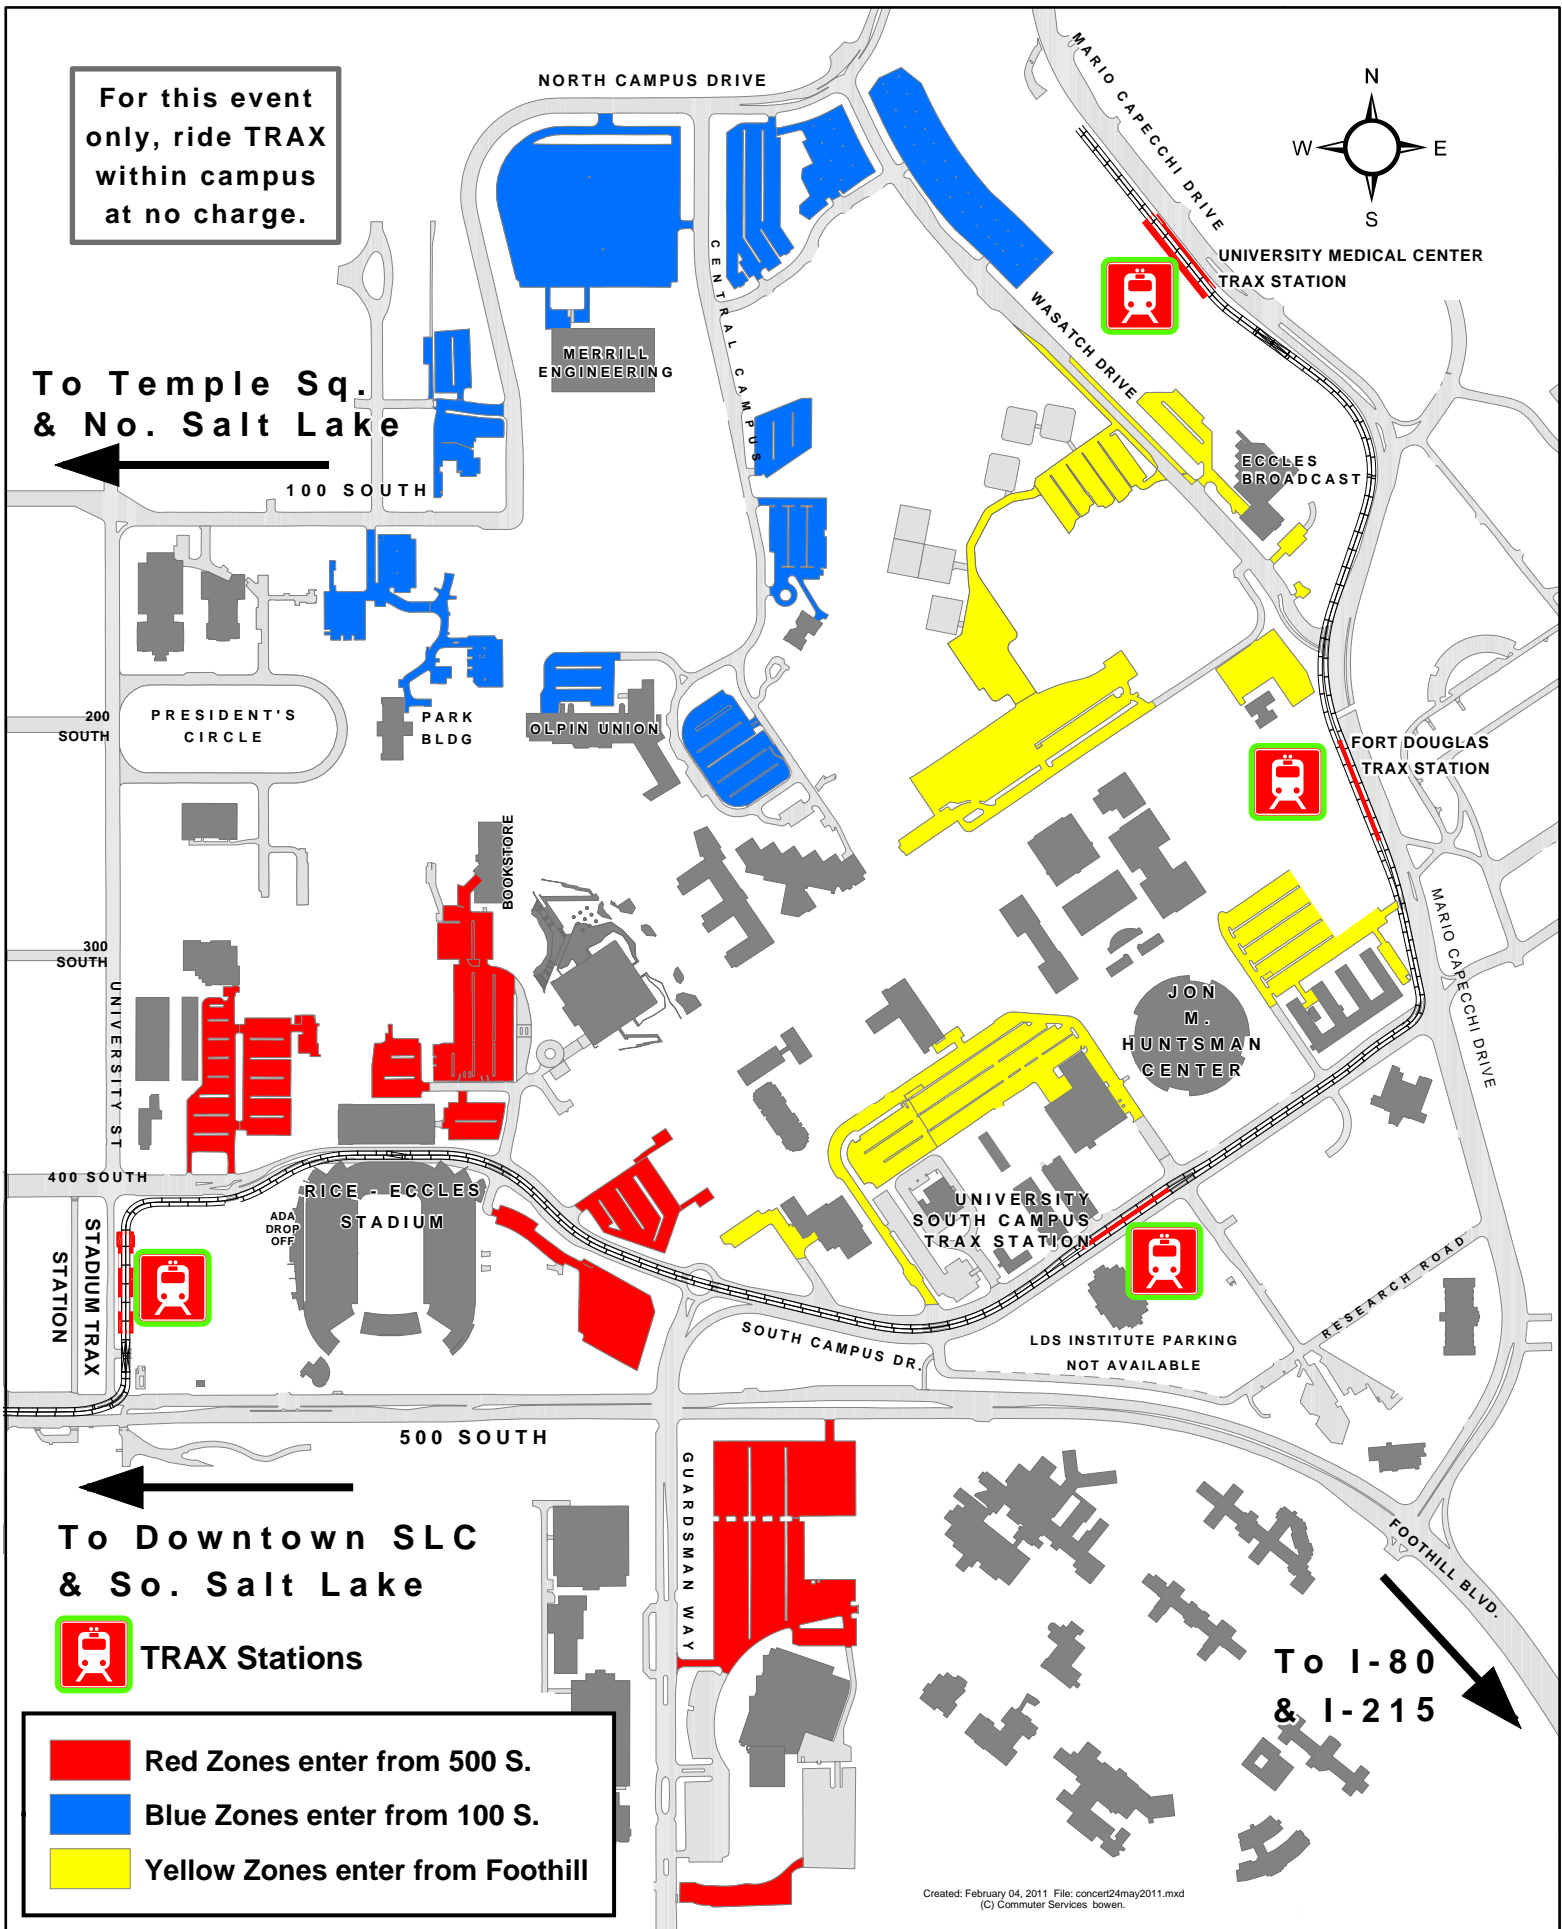

# Special Concert Parking Map for May 24<sup>th</sup>, 2011

For this event only, ride TRAX within campus at no charge.

To Temple Sq. & No. Salt Lake

100 SOUTH

200 SOUTH

300 SOUTH

400 SOUTH

500 SOUTH

To Downtown SLC & So. Salt Lake

- Red Zones enter from 500 S.
- Blue Zones enter from 100 S.
- Yellow Zones enter from Foothill

To I-80 & I-215