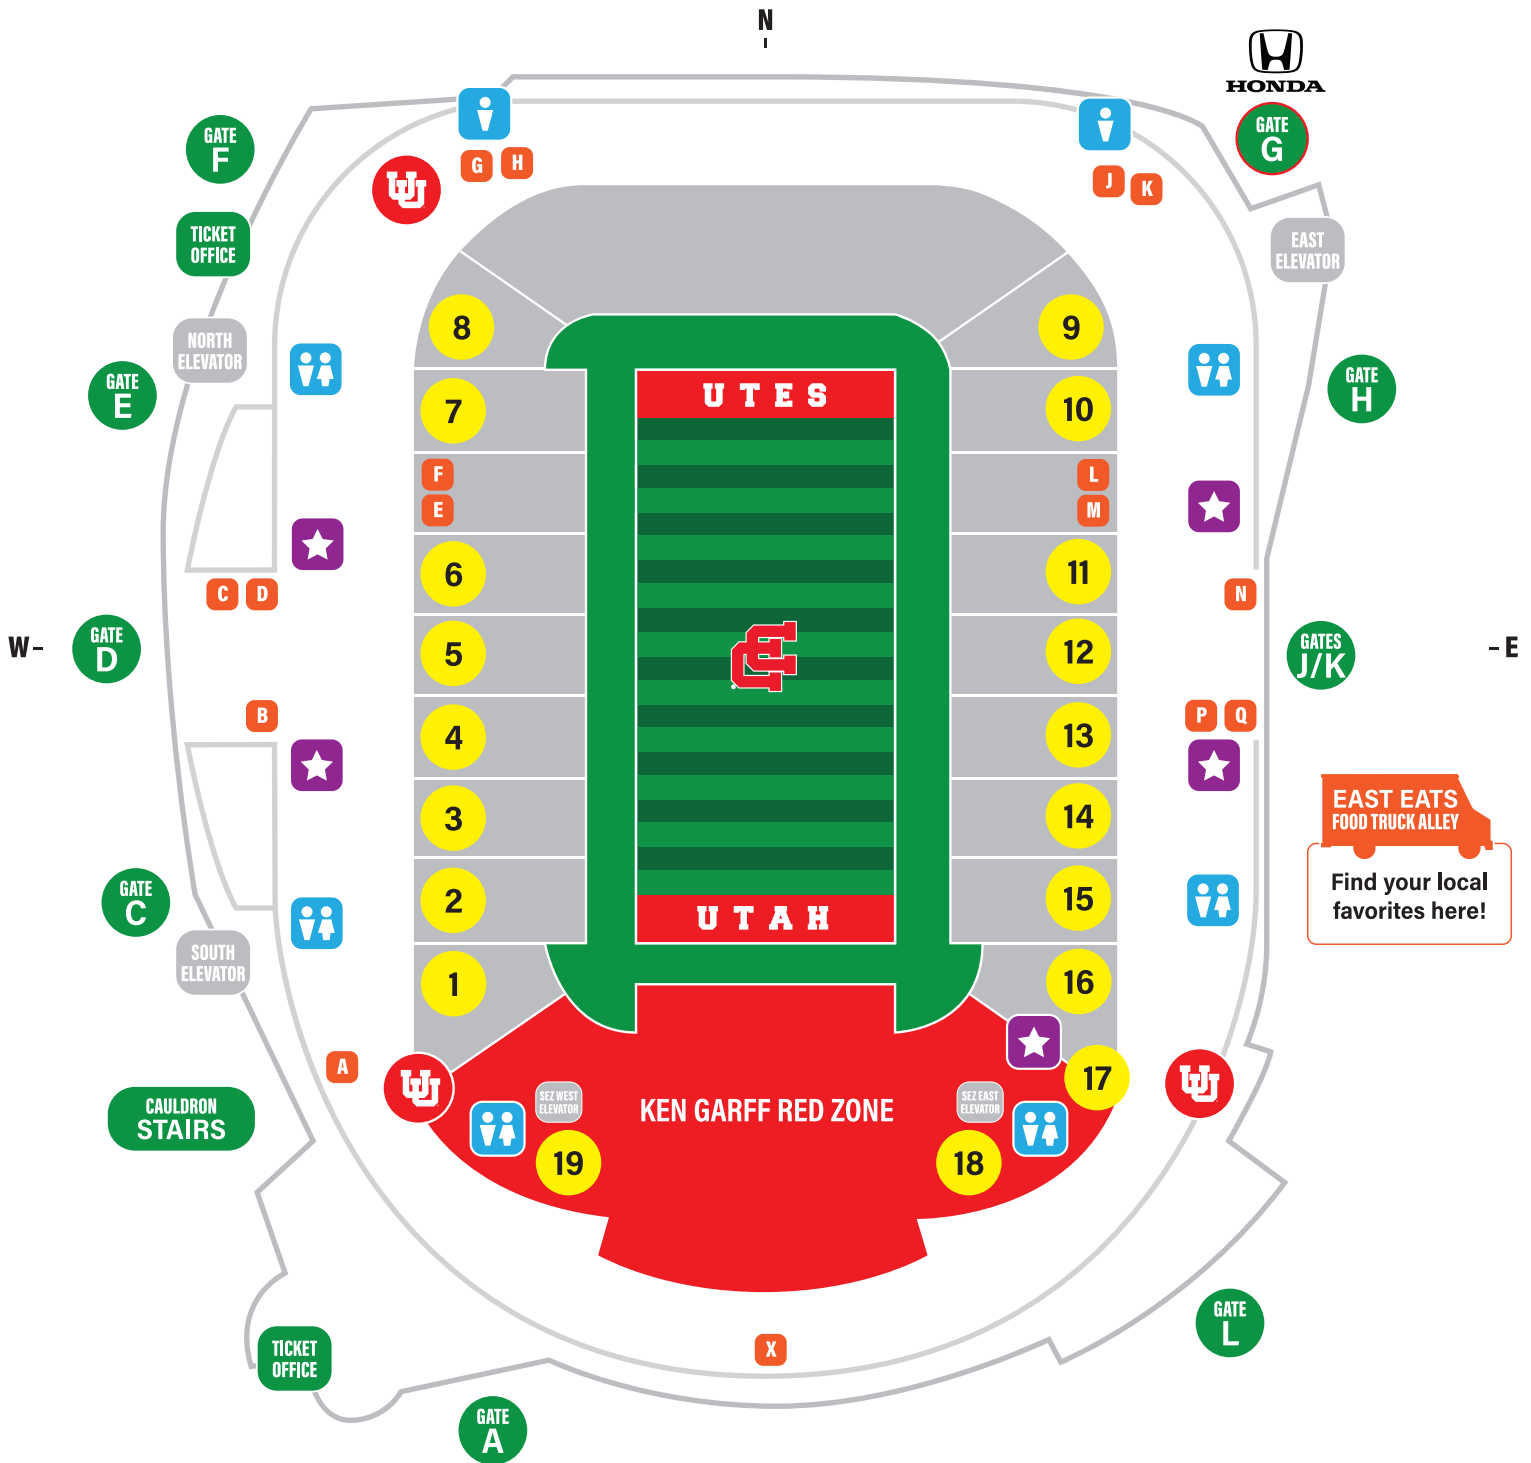

# RICE-ECCLES STADIUM

# FAN GAME DAY GUIDE

- |                   |                    |                       |                          |                  |                       |
|-------------------|--------------------|-----------------------|--------------------------|------------------|-----------------------|
| 1 Yoshi's         | 9 Burgers          | 17 Cowboy Corndog     | A Snowie/<br>Nut Garden  | J Bomb Dilla     | X Argentina's<br>Best |
| 2 Chicken         | 10 Chicken         | 18 The Pie/La Catrina | B Cowboy Corndog         | K Snowie         |                       |
| 3 Chile Verde     | 11 J-Dawgs         | 19 J Dawgs            | C Snowie                 | L Snowie         |                       |
| 4 Snacks          | 12 Burgers/Chicken |                       | D Totally Nutz           | M The Nut Garden |                       |
| 5 Burgers/Chicken | 13 Snacks          |                       | E Dippin' Dots           | N Cowboy Corndog |                       |
| 6 Jersey Mike's   | 14 Yoshi's         |                       | F Snowie                 | P Snowie         |                       |
| 7 Chicken         | 15 Chicken         |                       | G Snowie                 | Q Dippin' Dots   |                       |
| 8 Burgers         | 16 Chile Verde     |                       | H Nothing Bundt<br>Cakes |                  |                       |

# WATER BOTTLE REFILL MAP

- **Water Bottle Refilling Station**

**2** - **Number of Refill Stations at this Location**