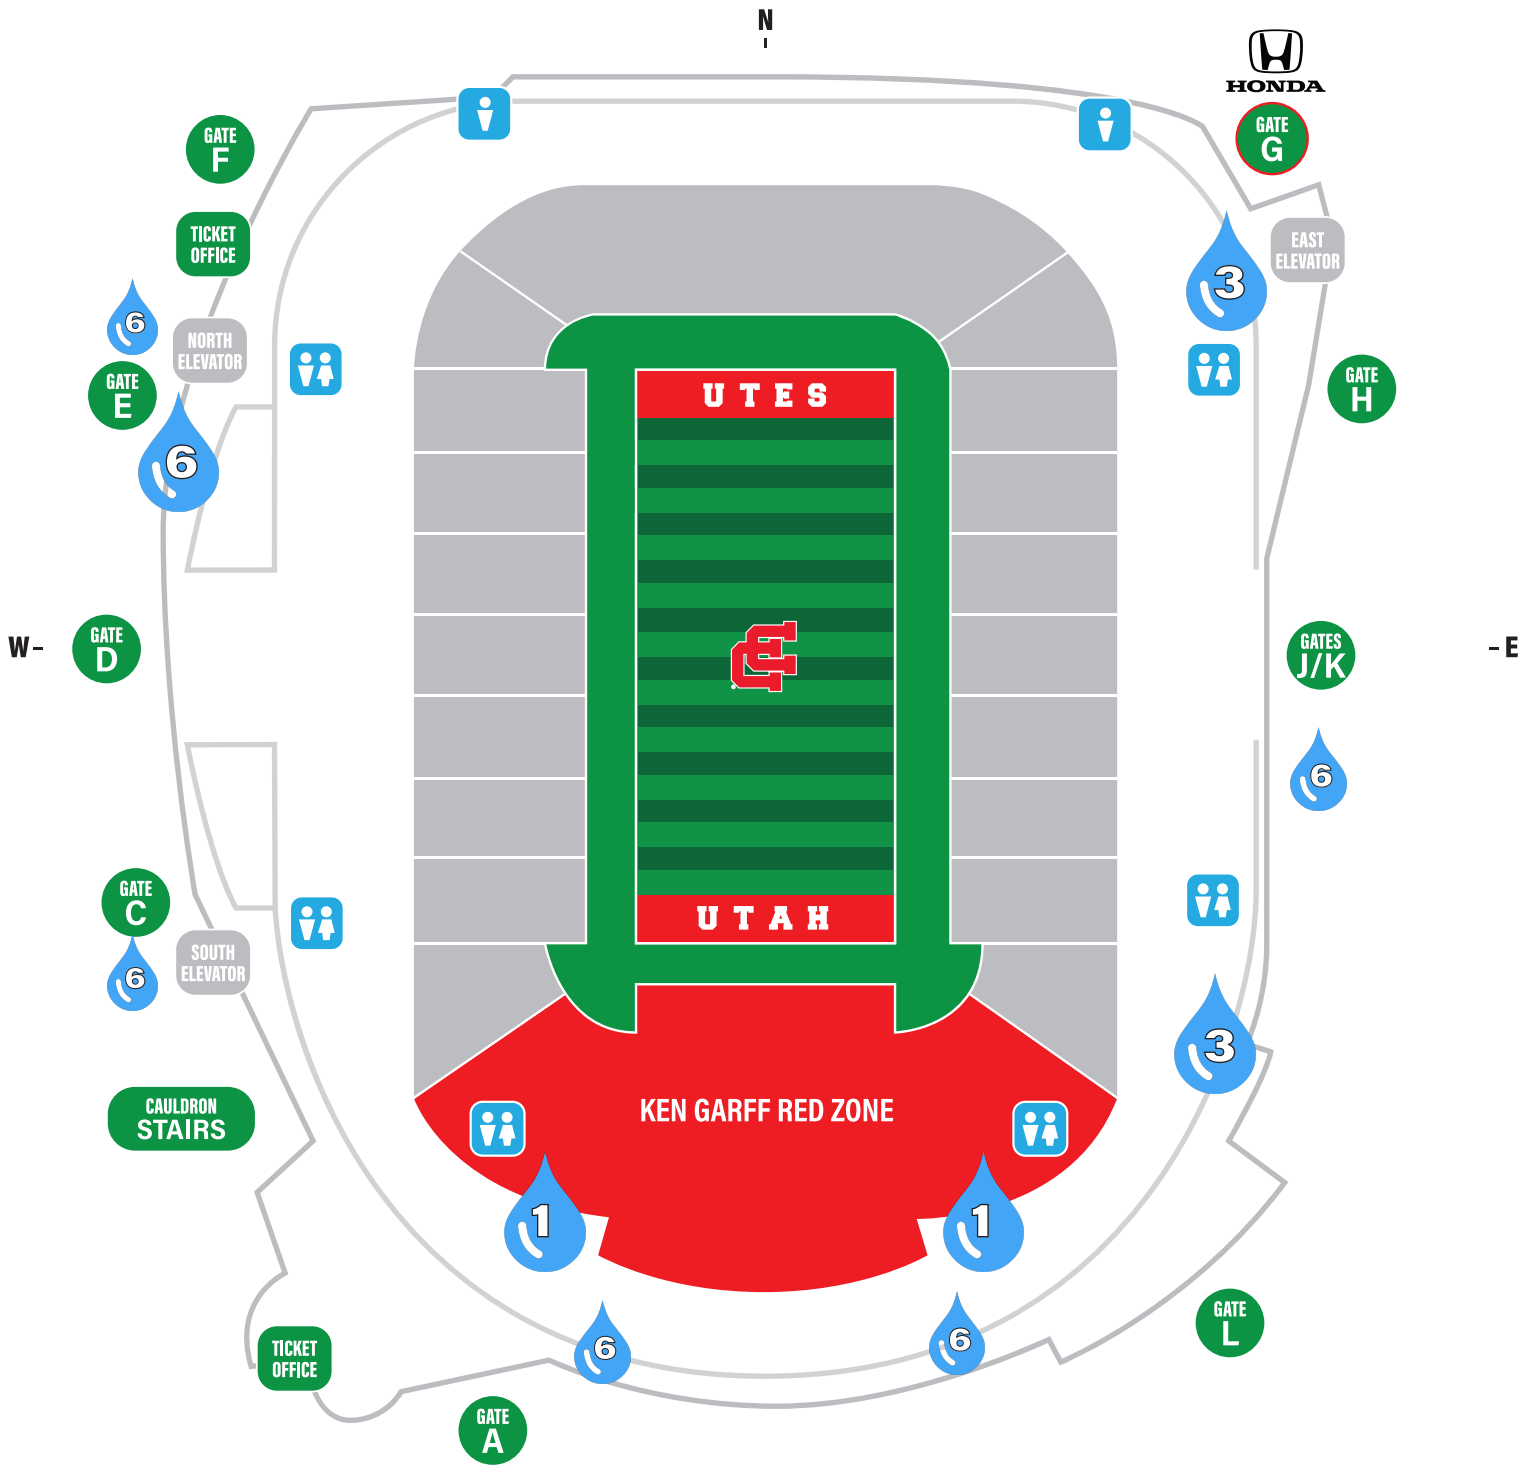

# RICE-ECCLES STADIUM

# FAN GAME DAY GUIDE

- |                   |                    |                       |                          |                  |                       |
|-------------------|--------------------|-----------------------|--------------------------|------------------|-----------------------|
| 1 Yoshi's         | 9 Burgers          | 17 Cowboy Corndog     | A Snowie/<br>Nut Garden  | J Bomb Dilla     | X Argentina's<br>Best |
| 2 Chicken         | 10 Chicken         | 18 The Pie/La Catrina | B Cowboy Corndog         | K Snowie         |                       |
| 3 Chile Verde     | 11 J-Dawgs         | 19 J Dawgs            | C Snowie                 | L Snowie         |                       |
| 4 Snacks          | 12 Burgers/Chicken |                       | D Totally Nutz           | M The Nut Garden |                       |
| 5 Burgers/Chicken | 13 Snacks          |                       | E Dippin' Dots           | N Cowboy Corndog |                       |
| 6 Jersey Mike's   | 14 Yoshi's         |                       | F Snowie                 | P Snowie         |                       |
| 7 Chicken         | 15 Chicken         |                       | G Snowie                 | Q Dippin' Dots   |                       |
| 8 Burgers         | 16 Chile Verde     |                       | H Nothing Bundt<br>Cakes |                  |                       |

# WATER BOTTLE REFILL MAP

- **Water Bottle Refilling Station**

**2** - **Number of Refill Stations at this Location**